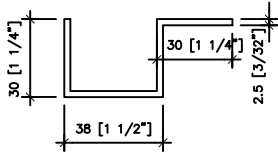

Components

Detail No: AL-08

Extruded Components

ZR RAINSCREEN PROFILE

HAT RAINSCREEN PROFILE

CORNER PROFILE

This information is to be used for Promotional Purposes Only. It is the user's responsibility to confirm the appropriateness and completeness of the information for their own particular use.