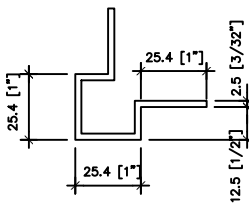

Components

Detail No: AL-08

Extruded Components

ZR RAINSCREEN PROFILE

HAT RAINSCREEN PROFILE

CORNER PROFILE

This information is to be used for Promotional Purposes Only. It is the user's responsibility to confirm the appropriateness and completeness of the information for their own particular use.