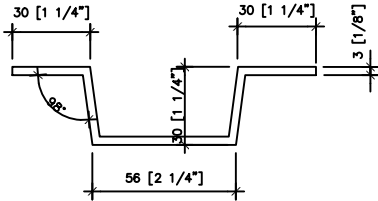

Components

Detail No: AL-08

Extruded Components

ZR RAINSCREEN PROFILE

HAT RAINSCREEN PROFILE

CORNER PROFILE

This information is to be used for Promotional Purposes Only. It is the user's responsibility to confirm the appropriateness and completeness of the information for their own particular use.